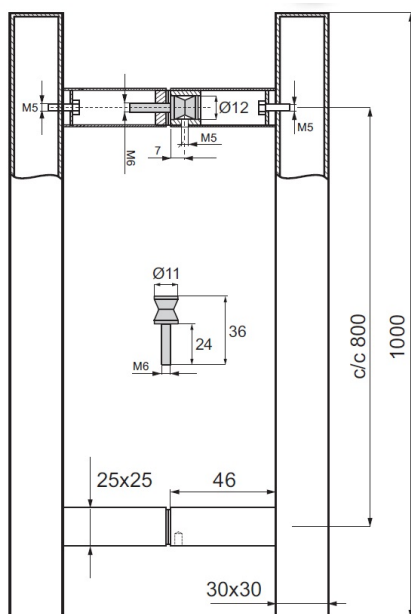

PRODUCT SHEET

Description:

Door Handle "Sava" SS304 Polished, 30x30x1000mm, cc 800mm, 8-12mm Glass Thickness, Bore: $\varnothing 12$ mm

Item number:

17.87.077-0

Units	Box	Carton	HS Code	Barcode
Pair	1	5	8302415000	 5704866485456